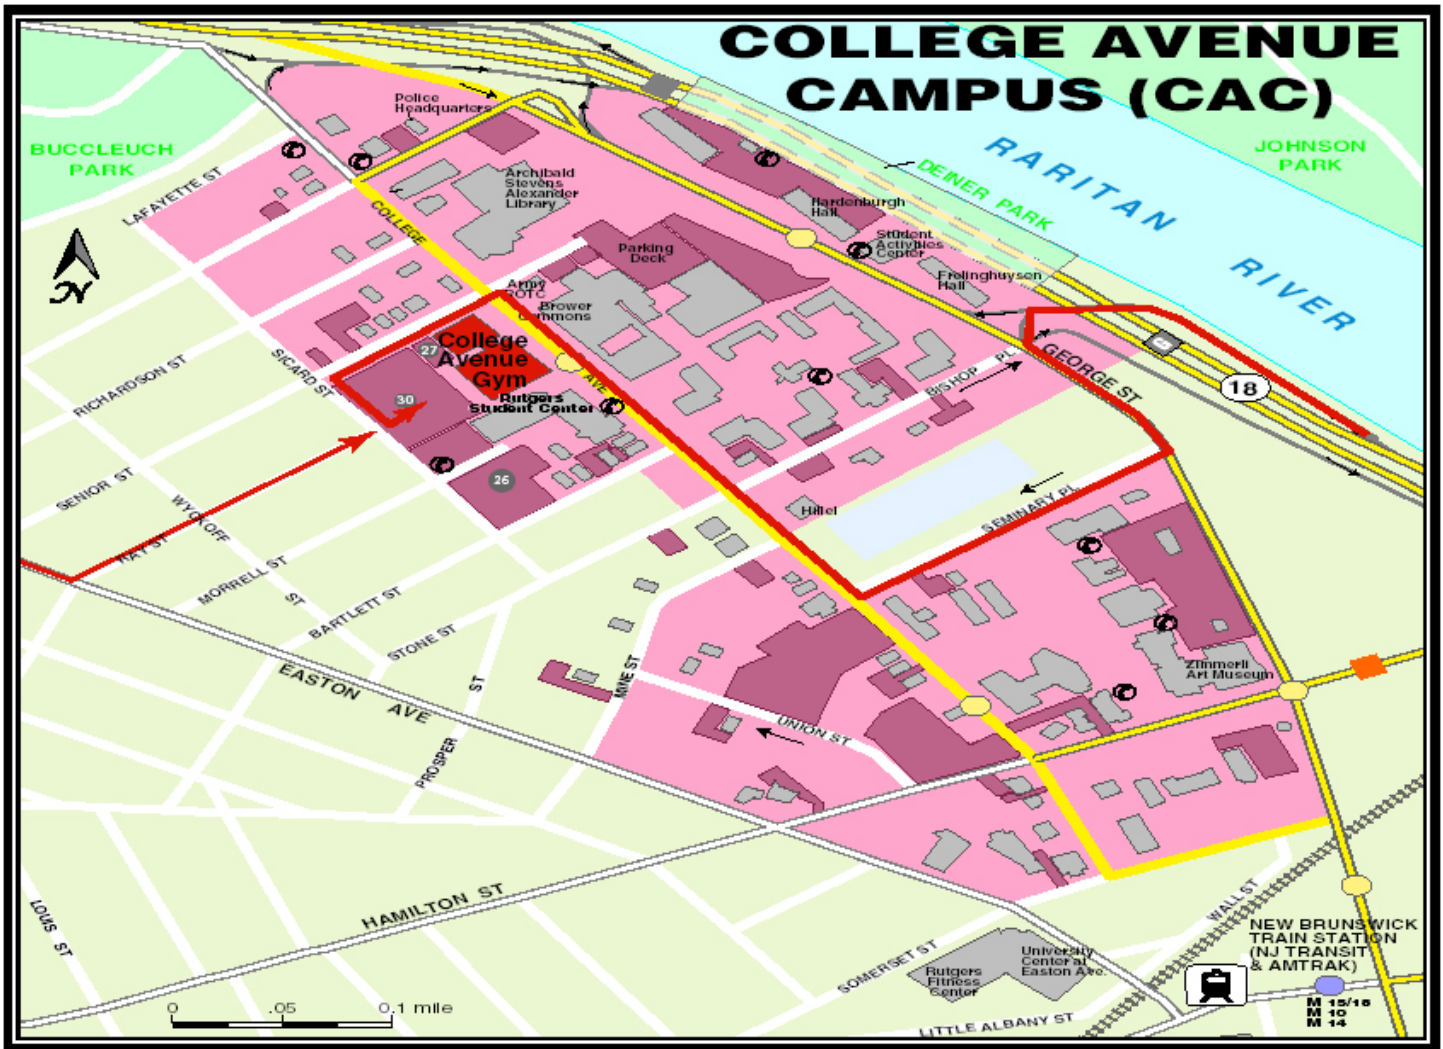

Directions to Judges' Room

Judges should park in Lot #26 or 30 behind the College Avenue Gym and Rutgers Student Center. The judges' room is in the "Red Lion Café" inside the Rutgers Student Center. From the parking lot, proceed to the front of the building. Go in the front door and down the stairs to the lowest level. The "Red Lion Café" is on the right as you come down the stairs.